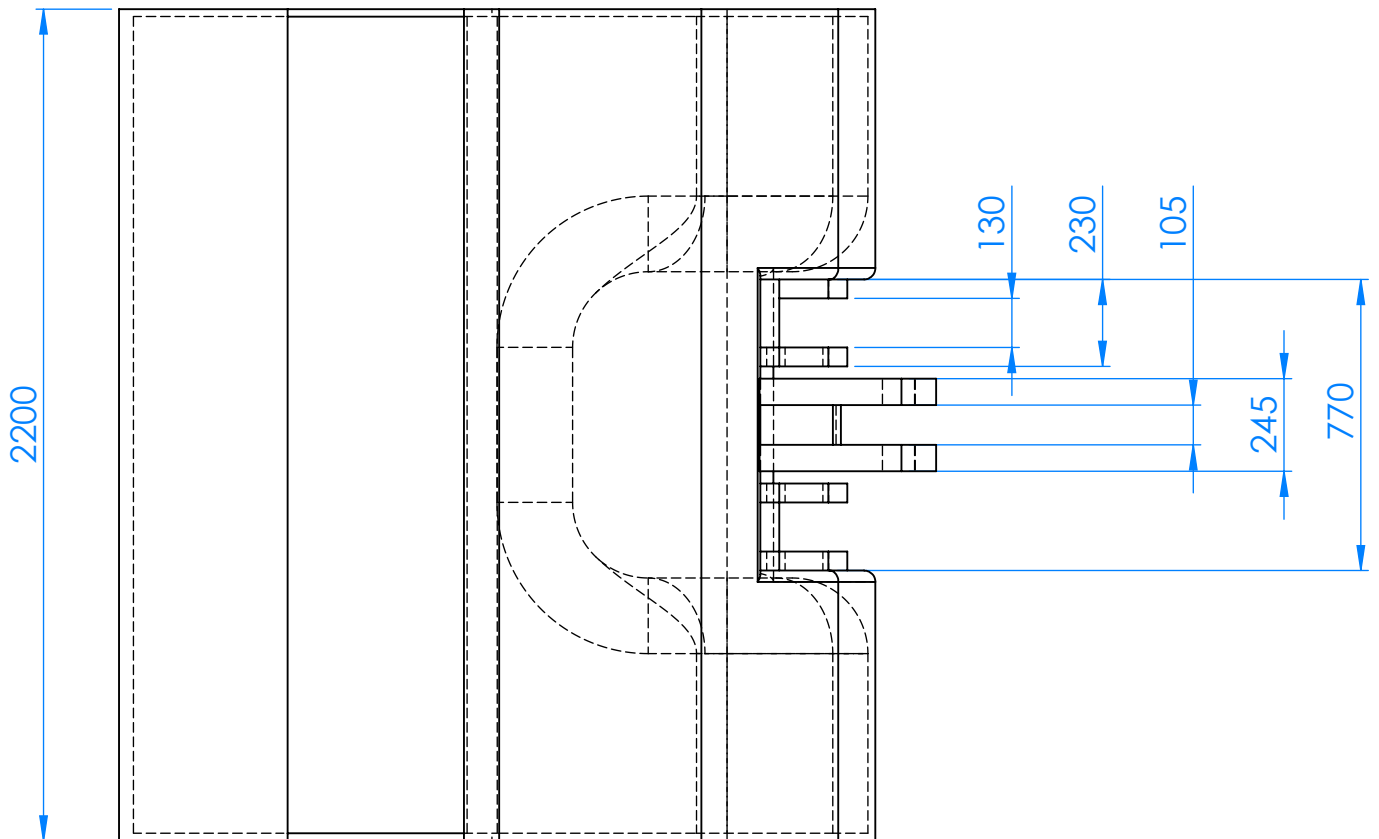

For sale Atlas Copco ST7 Scooptram Spec. Bucket

Load Haul Dump

COMMENTS	NAME	DATE	COMPANY	International Trading Office GmbH New and used Tunneling and Mining Equipment for sale. Parts Scooptram Atlas Copco ST 7 LHD ITO Mining Tag Report for Underground loader ATLAS COPCO Loader
	DRAWN	Rafael Roig Arnau	04.11.2016	
	CHECKED			
	MATERIAL		DWG. REF.	Scooptram ST7 A4 SHEET 1 OF 1
	WEIGHT:		SCALE:1:20	