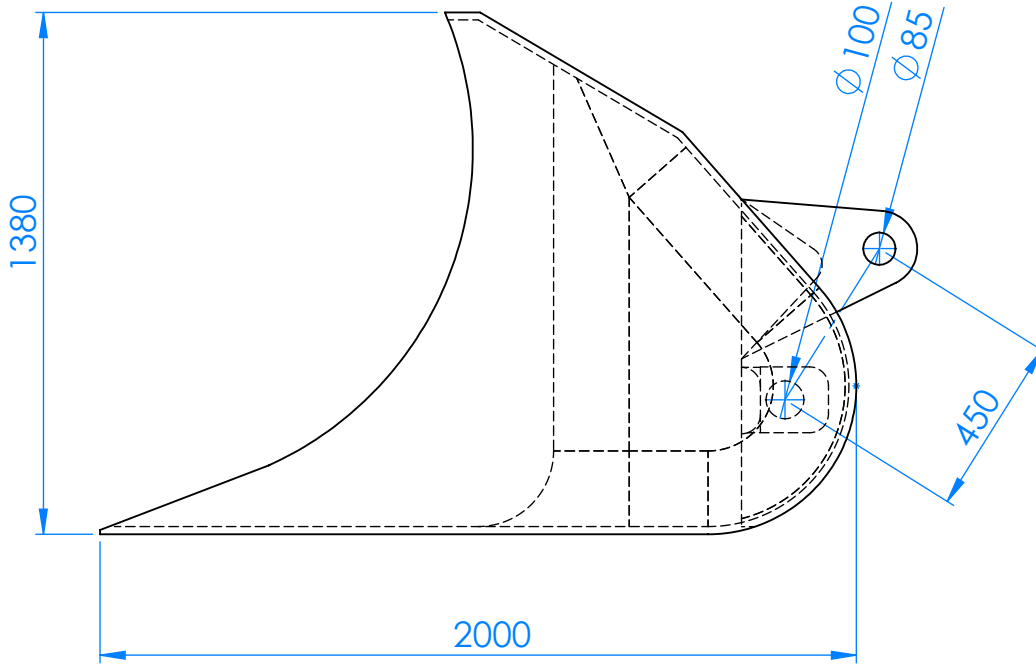

For sale Atlas Copco ST7 Scooptram Spec. Bucket

Load Haul Dump

COMMENTS	NAME	DATE	COMPANY	International Trading Office GmbH New and used Tunneling and Mining Equipment for sale. Parts Scooptram Atlas Copco ST 7 LHD ITO Mining Tag Report for Underground loader ATLAS COPCO Loader
	DRAWN	Rafael Roig Arnau	04.11.2016	
	CHECKED			
	MATERIAL		DWG. REF.	Scooptram ST7 A4 SHEET 1 OF 1
	WEIGHT:		SCALE:1:20	